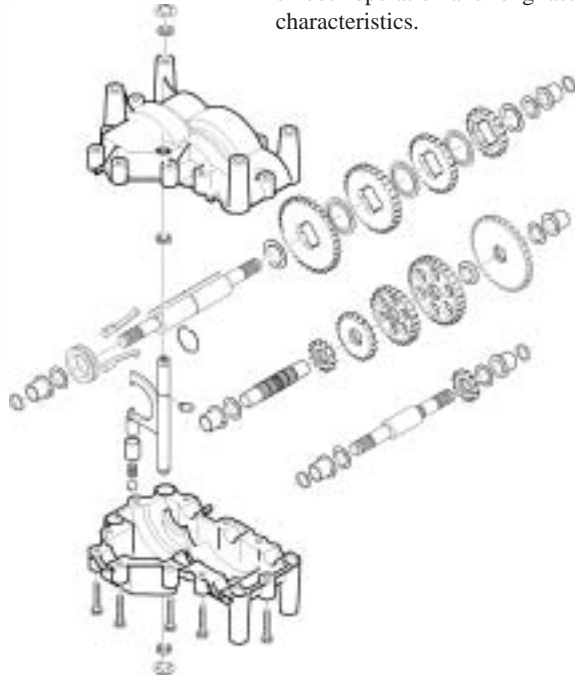

4-Speed Gearbox

Gears rotate free from dust and dirt making for smooth operation and long lasting wear characteristics.

4-Speed gearbox coupled with an adjustment lever provides excellent metering for a large variety of seed sizes and shapes.

4-Speed Gearbox Applications	
1200	2000
1210	2010
1220	2020
1500	
1510	
1520	

Planter Style Sprocket Transmission

The transmission uses a series of sprocket combinations similar to a row planter to achieve desired seeding rates.

15' and 20' Precision Models

Applications
1510P
1520P
2010P
2020P

4-Speed Sprocketbox

The 4-Speed Sprocketbox coupled with an adjustable lever provides excellent metering for a large variety of seed shapes and sizes.

Applications	
1300	2420
1515	2515
2015	2S-2600
2400	3S-3000
2410	3S-4000